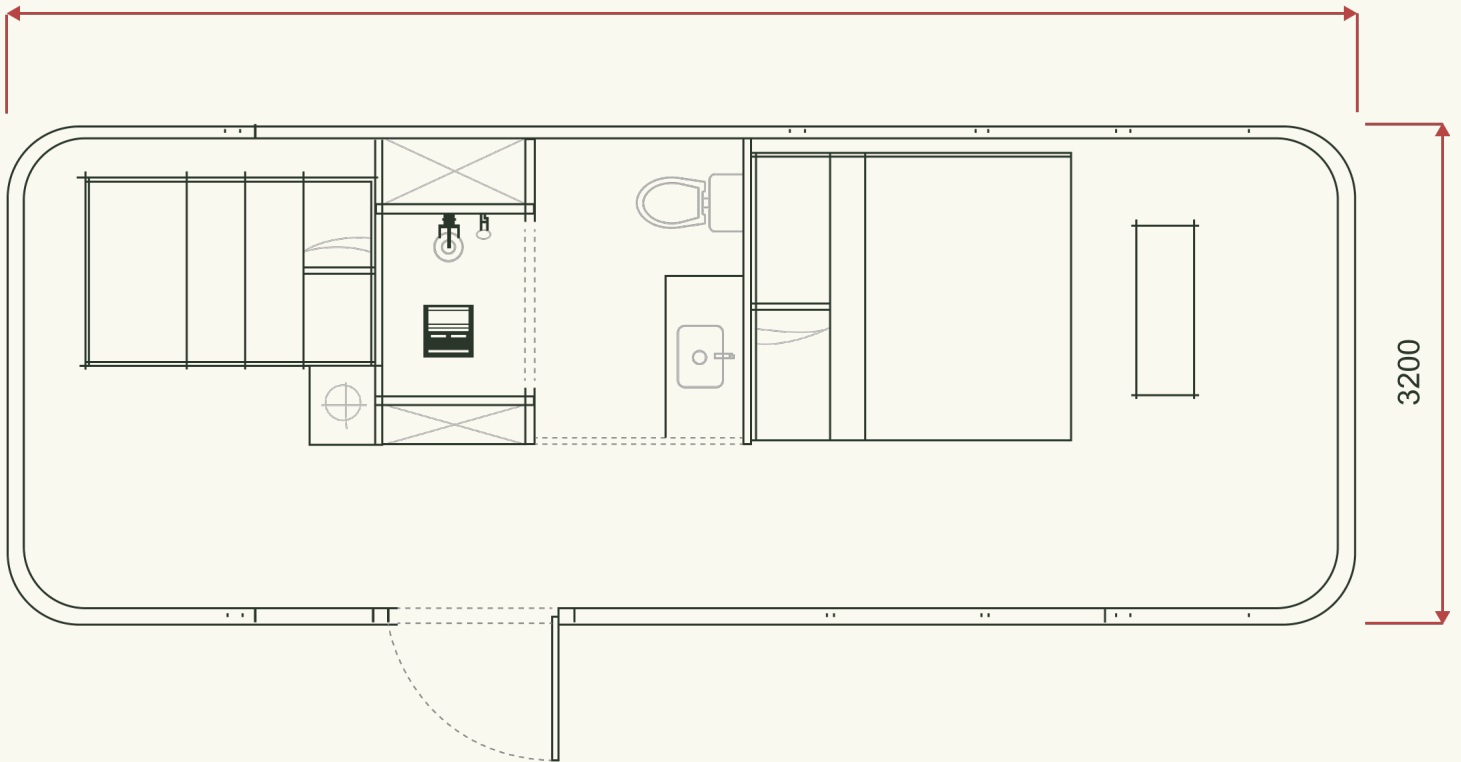

E6.

8500

Please note that all images are for illustrative purposes only.
Actual product specifications and inclusions may vary.