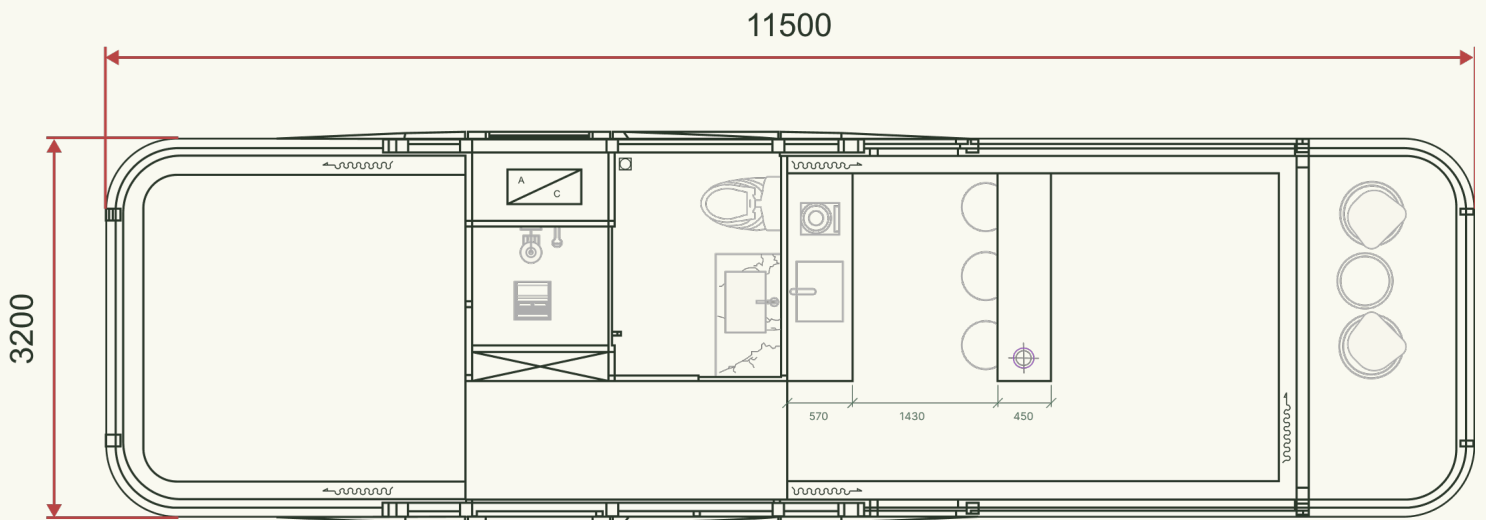

E8-WB.

Please note that all images are for illustrative purposes only.
Actual product specifications and inclusions may vary.