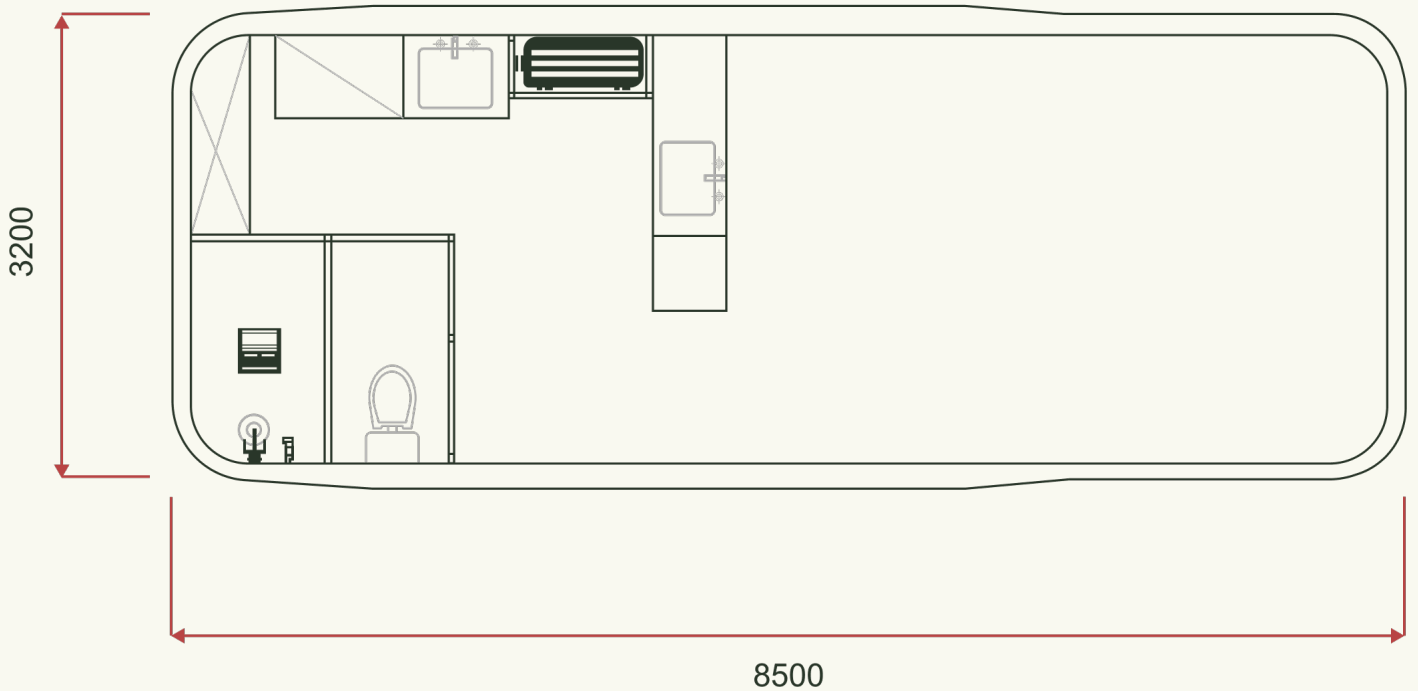

ELZ6.

Please note that all images are for illustrative purposes only.
Actual product specifications and inclusions may vary.