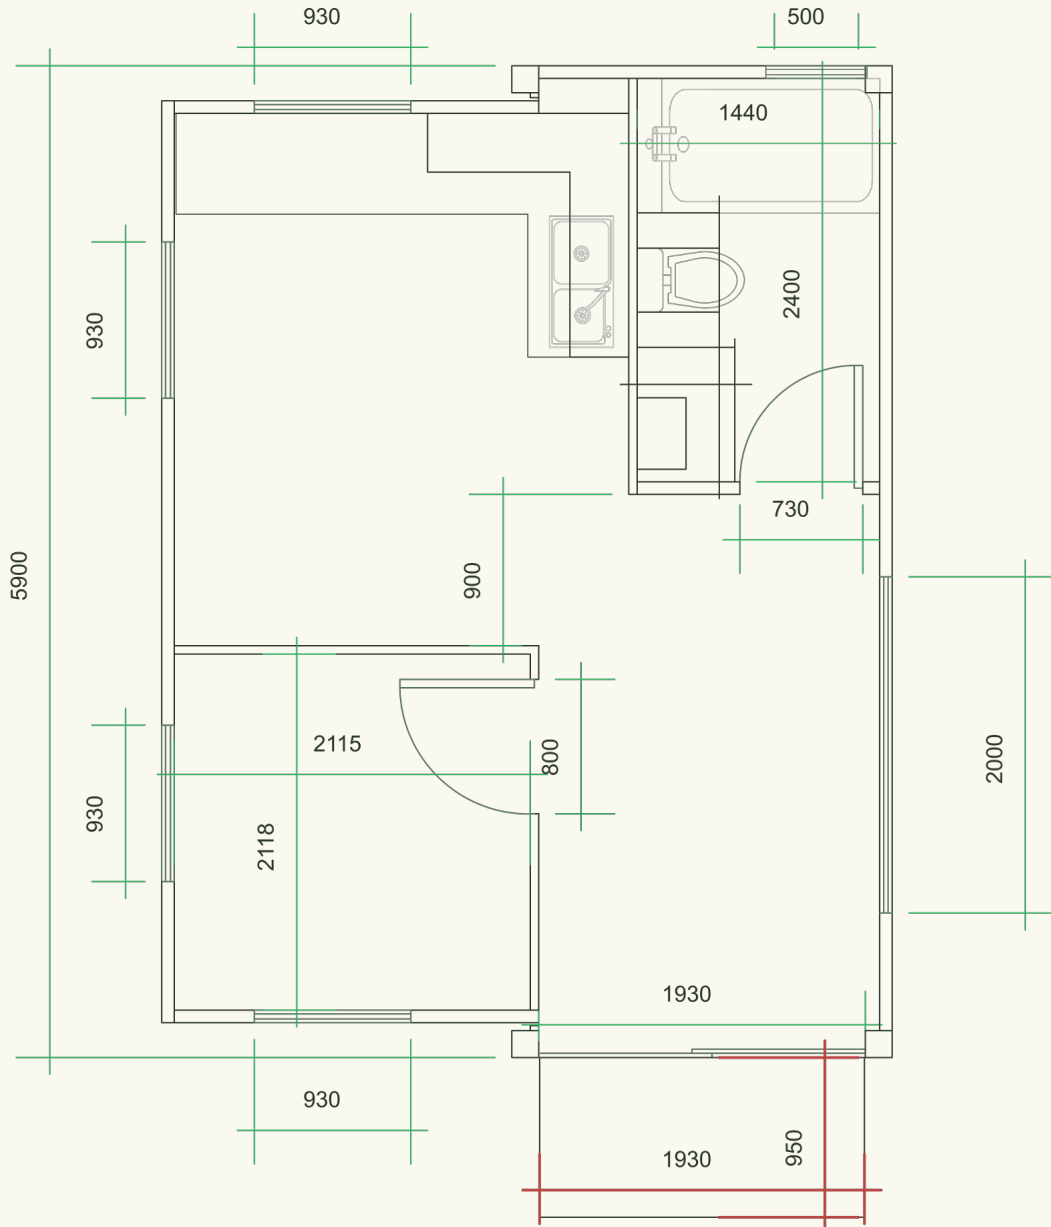

Fold-out 20L.

White wall and black frame
From \$26,900 INC GST

 1 bath

 1 kitchen

Specifications

 Size when opened:
5900 x 4050 x 2260mm

 Size when closed:
5900 x 2260 x 2550mm

 Area: 23m²

 Weight: 3170kg

 Internal ceiling height: 2260mm

The Fold-out 20L features a compact one room option with a kitchen equipped with overhead cupboards and a natural stone benchtop. The bathroom includes a stone vanity, shaving cabinet, and space for a washing machine. It also comes with metal fly screens on doors and windows, provision for air-conditioning, and an entry canopy with lighting for added convenience.

Features:

- Configurable as a small bedroom or site shed
- Kitchen with overhead cupboards and a natural stone benchtop
- Bathroom includes a natural stone vanity, shaving cabinet, and provision for a washing machine
- Metal fly screens on doors and windows
- Provision for air-conditioning
- Includes an entry canopy and light
- Certified electrical and plumbing
- This unit has customisable options

Fold-out 20L.

Please note that all images are for illustrative purposes only.
Actual product specifications and inclusions may vary.