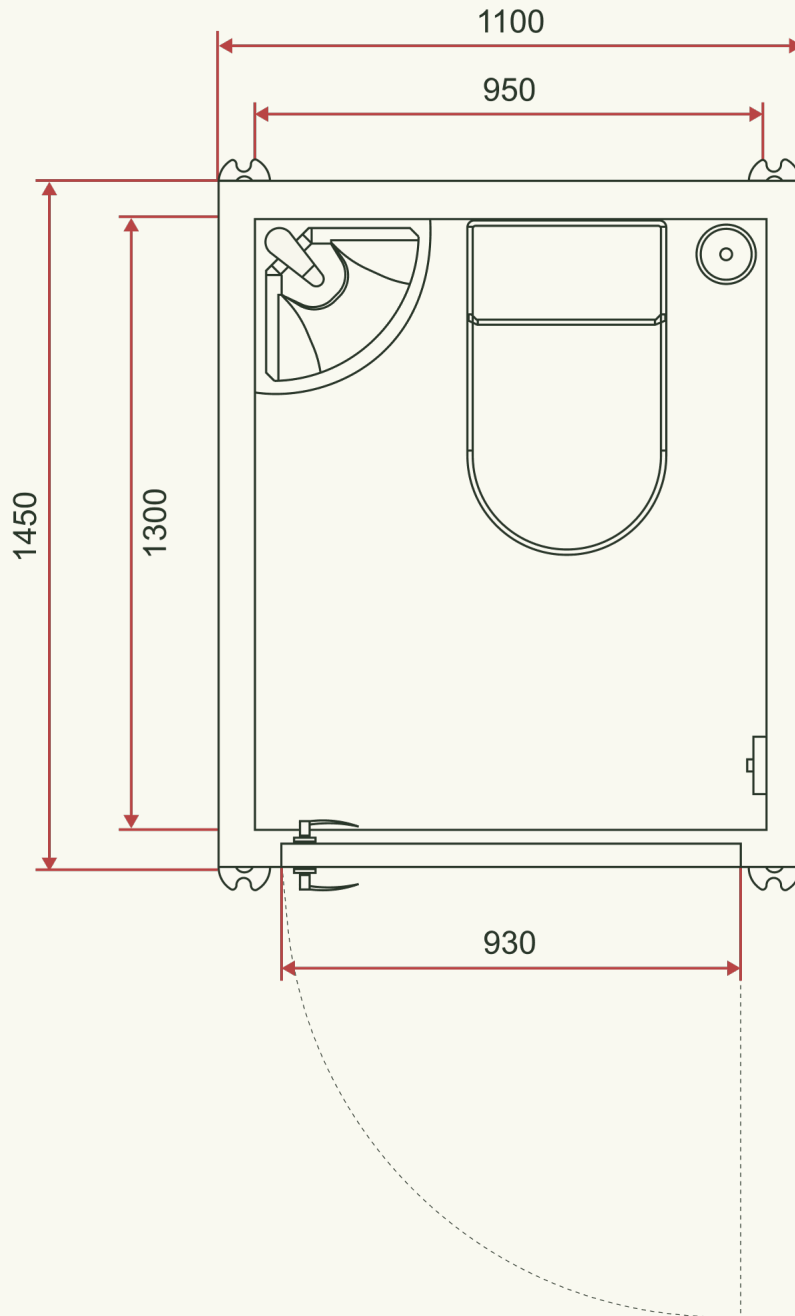

Nook Toilet.

White wall and black frame
From \$3,750 INC GST

Specifications

 Dimensions:
1450 x 1100 x 2550mm

 Area: 1.5m²

 Weight: 380kg

 Internal ceiling height: 2260mm

The Nook Toilet offers instant setup and includes a fully functional toilet. It features a vanity that is ready for connection to services, making it a convenient and practical solution for various needs.

Features:

- Instant setup
- Includes toilet
- Vanity ready for connection to services
- Certified electrical and plumbing
- Forklift points for easy installation and removal

Nook Toilet.

Please note that all images are for illustrative purposes only.
Actual product specifications and inclusions may vary.