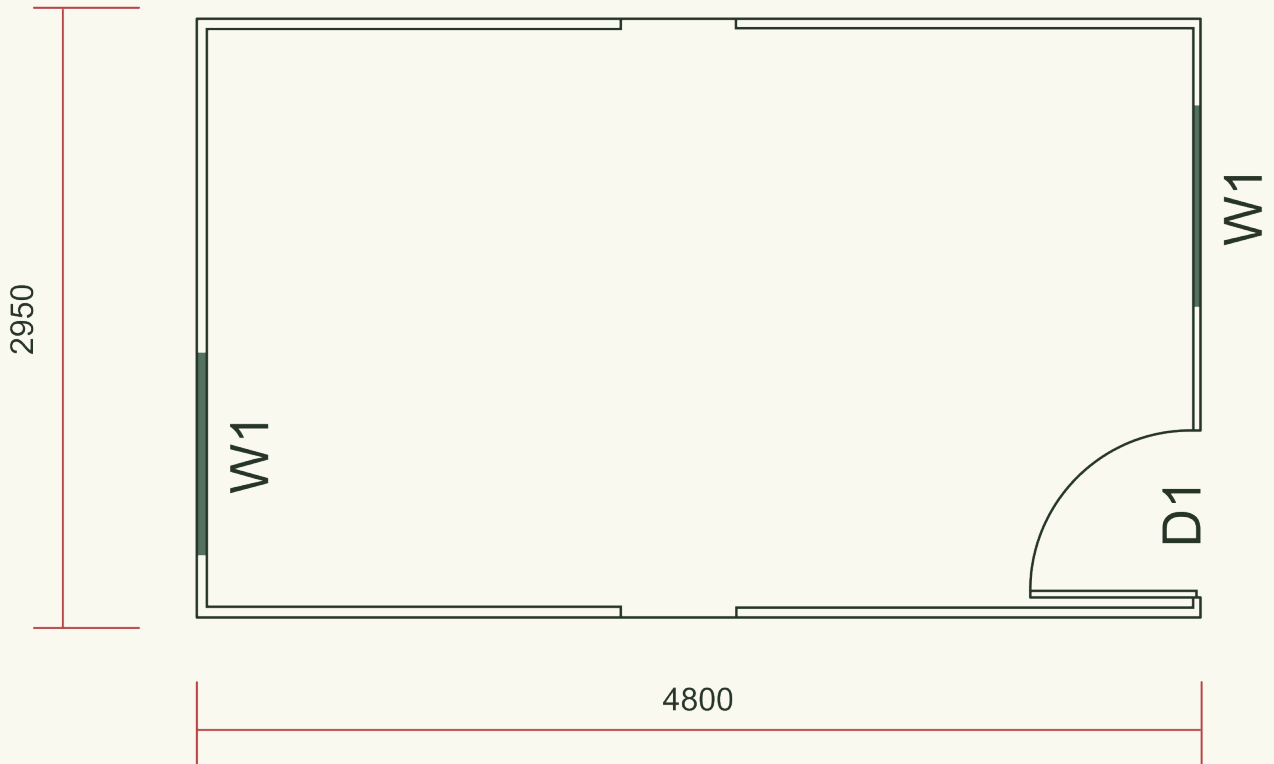

Pouch 14.

Please note that all images are for illustrative purposes only.
Actual product specifications and inclusions may vary.