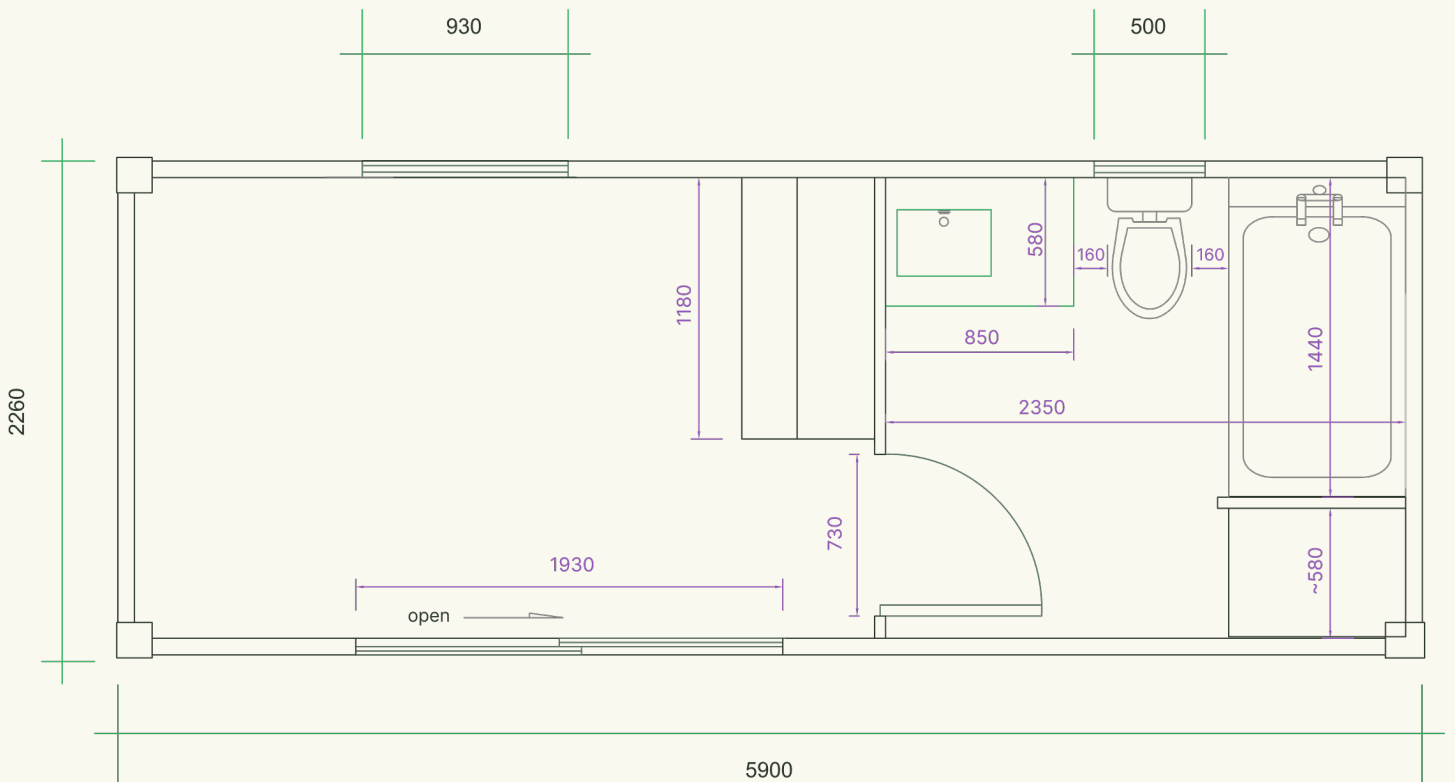

# Studio 20L.

**Light grey cladding and black frame**  
**From \$26,500 INC GST**

-  1 bed
-  1 bath
-  1 kitchenette

## Specifications

-  Dimensions:  
5900 x 2550 x 2260mm
-  Area: 13m<sup>2</sup>
-  Weight: 2000kg
-  Internal ceiling height: 2260mm

The Studio 20 offers a compact yet functional design with a kitchenette featuring natural stone benchtops and overhead cupboards. The bathroom includes a stone vanity and shaving cabinet. It also features a linen cupboard, provision for air-conditioning and fly screens.

## Features:

- Studio layout with a kitchenette featuring overhead cupboards and a natural stone benchtop
- Bathroom with a natural stone vanity and shaving cabinet
- Includes a linen cupboard
- Fly screens included
- Provision for air-conditioning
- Certified electrical and plumbing
- This unit has customisable options
- Simple plug and play installation

# Studio 20L.

Please note that all images are for illustrative purposes only.  
Actual product specifications and inclusions may vary.