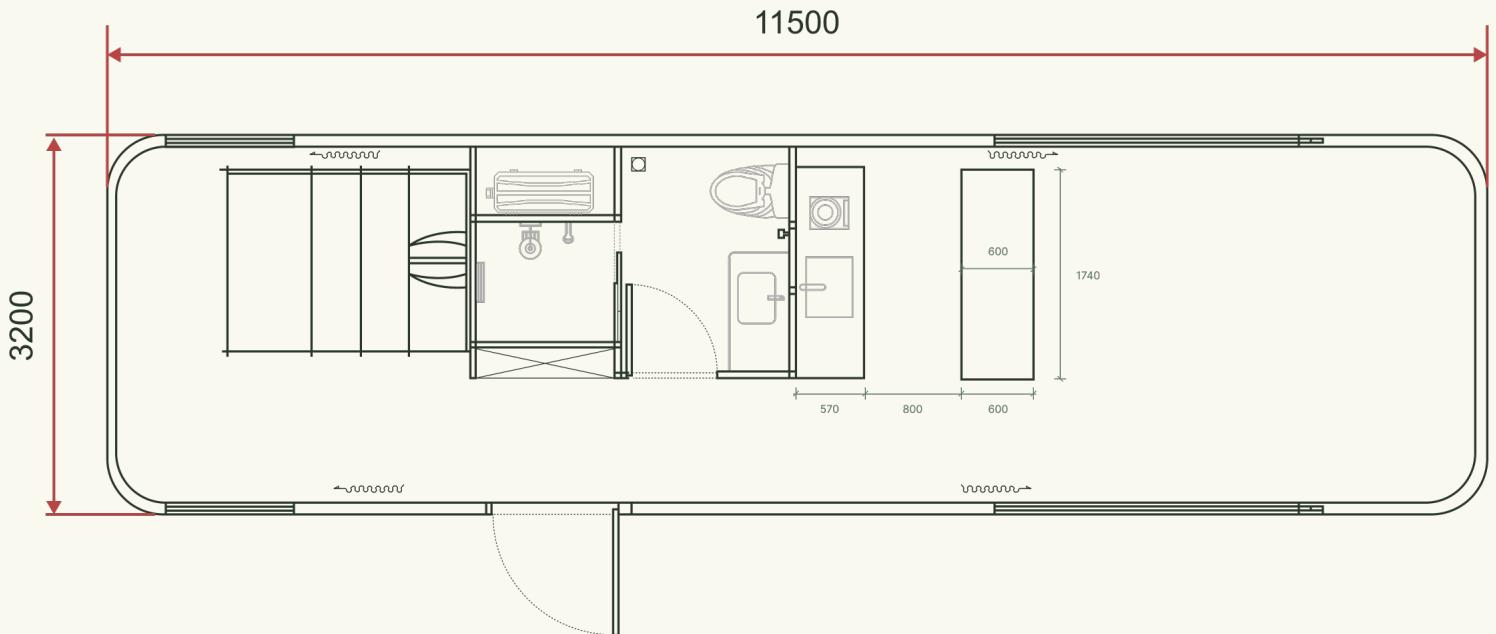

E8-NB.

Please note that all images are for illustrative purposes only.
Actual product specifications and inclusions may vary.